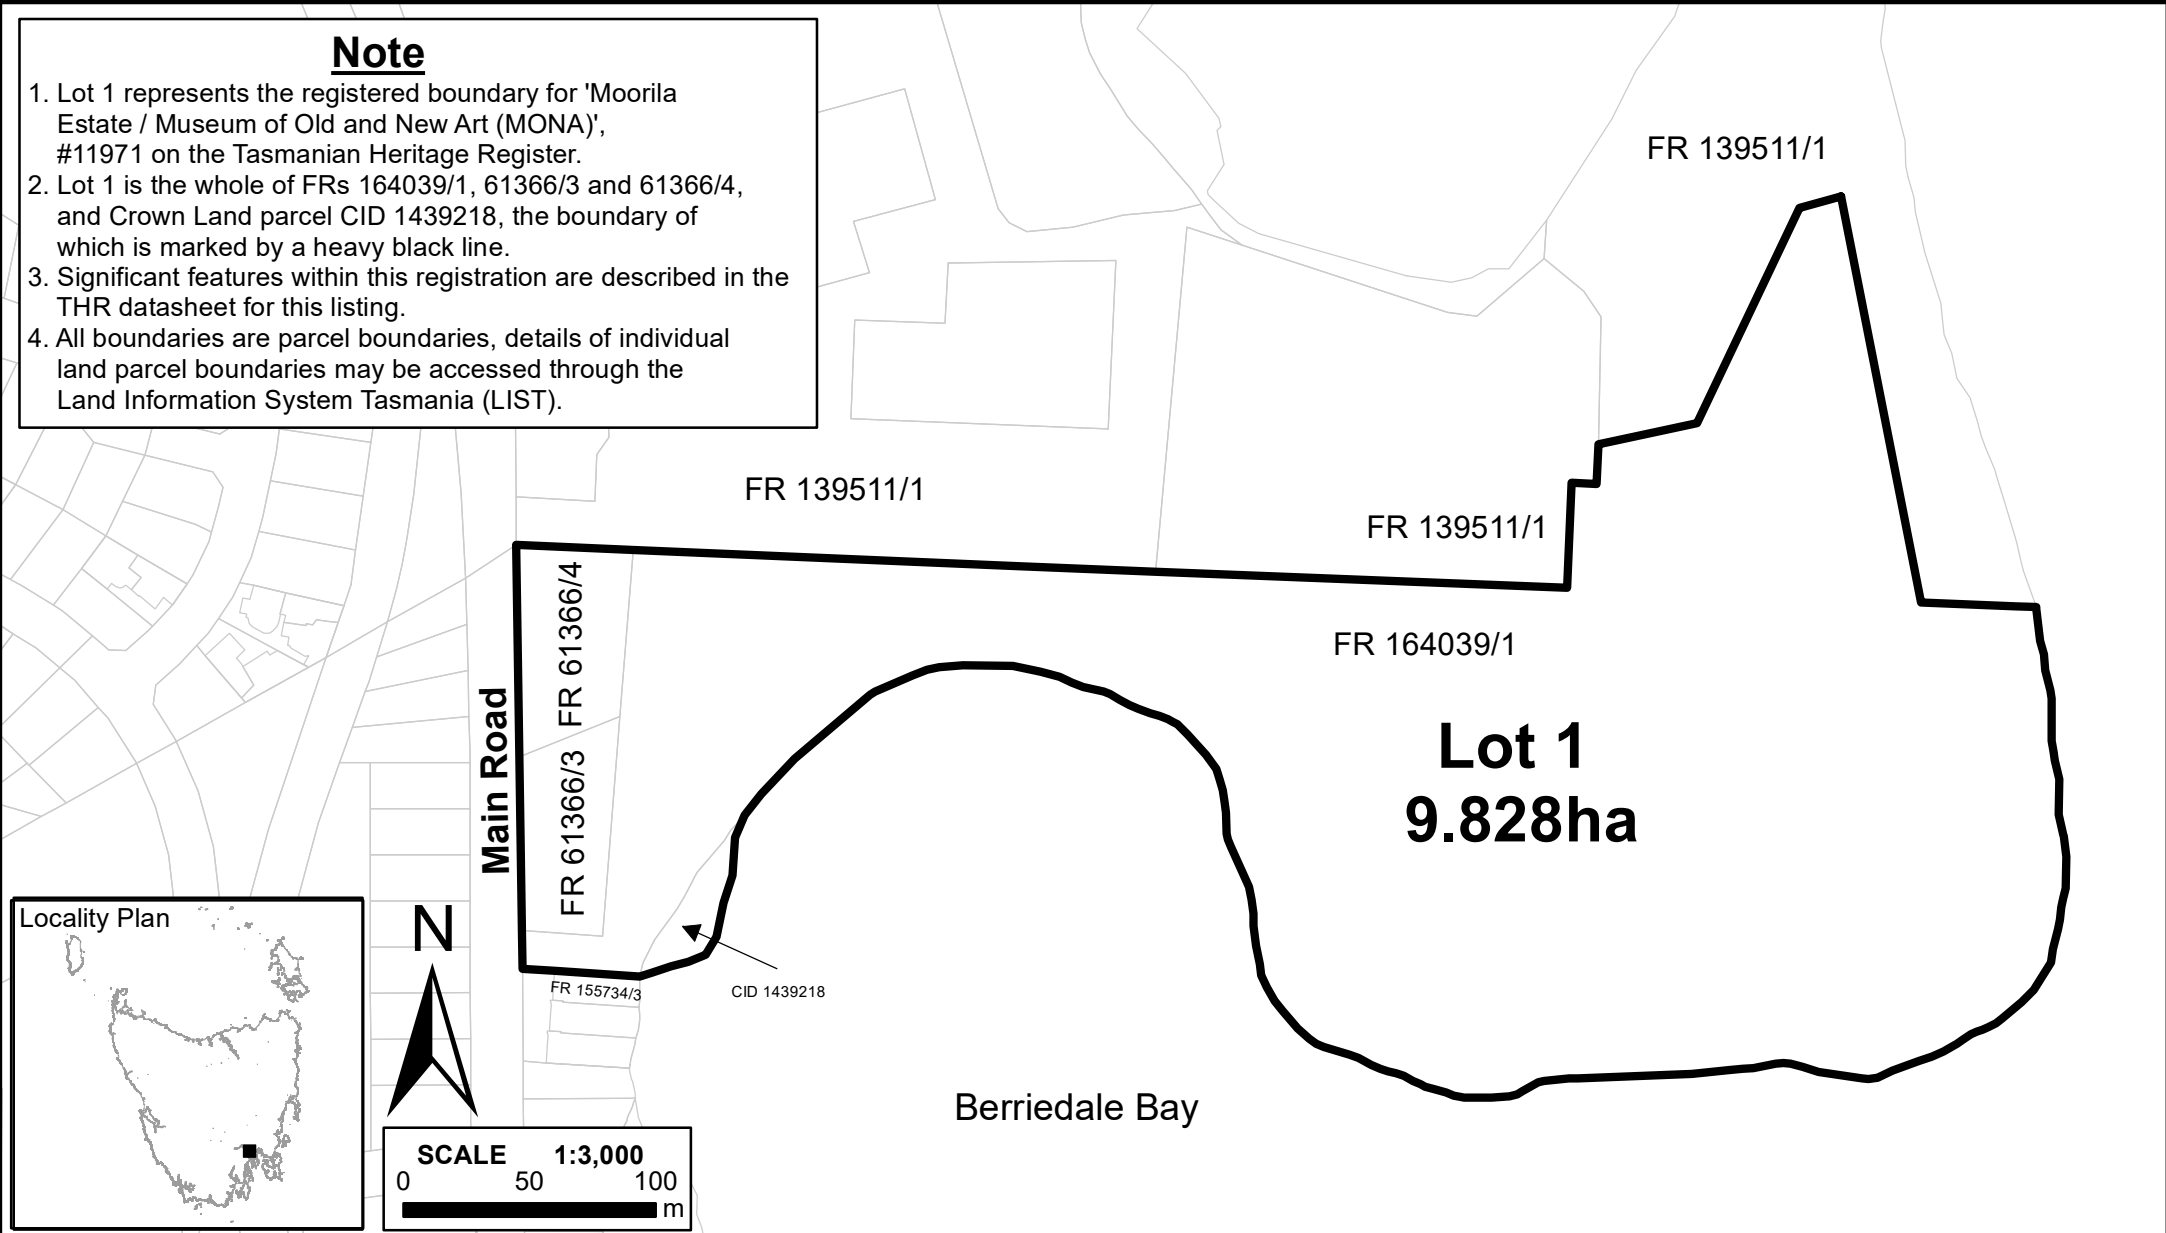

Note

1. Lot 1 represents the registered boundary for 'Moorila Estate / Museum of Old and New Art (MONA)', #11971 on the Tasmanian Heritage Register.
2. Lot 1 is the whole of FRs 164039/1, 61366/3 and 61366/4, and Crown Land parcel CID 1439218, the boundary of which is marked by a heavy black line.
3. Significant features within this registration are described in the THR datasheet for this listing.
4. All boundaries are parcel boundaries, details of individual land parcel boundaries may be accessed through the Land Information System Tasmania (LIST).

TASMAR: HOBART - 5225 RICHMOND - 5226 **GRID:** MGA94 / ZONE 55 **DATUM:** AHD **CONTOUR INTERVAL:** N/A **AUTHORITY:** THC

Moorila Estate / Museum of Old and New Art (MONA)
 651-655 Main Road, Berriedale
 PREPARED BY HERITAGE TASMANIA

No.	PRODUCTION / AMENDMENT	BY	THR#	APPROVED	DATE
1	Production	JS	11971	I BOERSMA	26JUN20

CENTRAL PLAN REGISTER
 p.p. Surveyor General:
 Date Registered: 2-JUL-20

CPR 10928