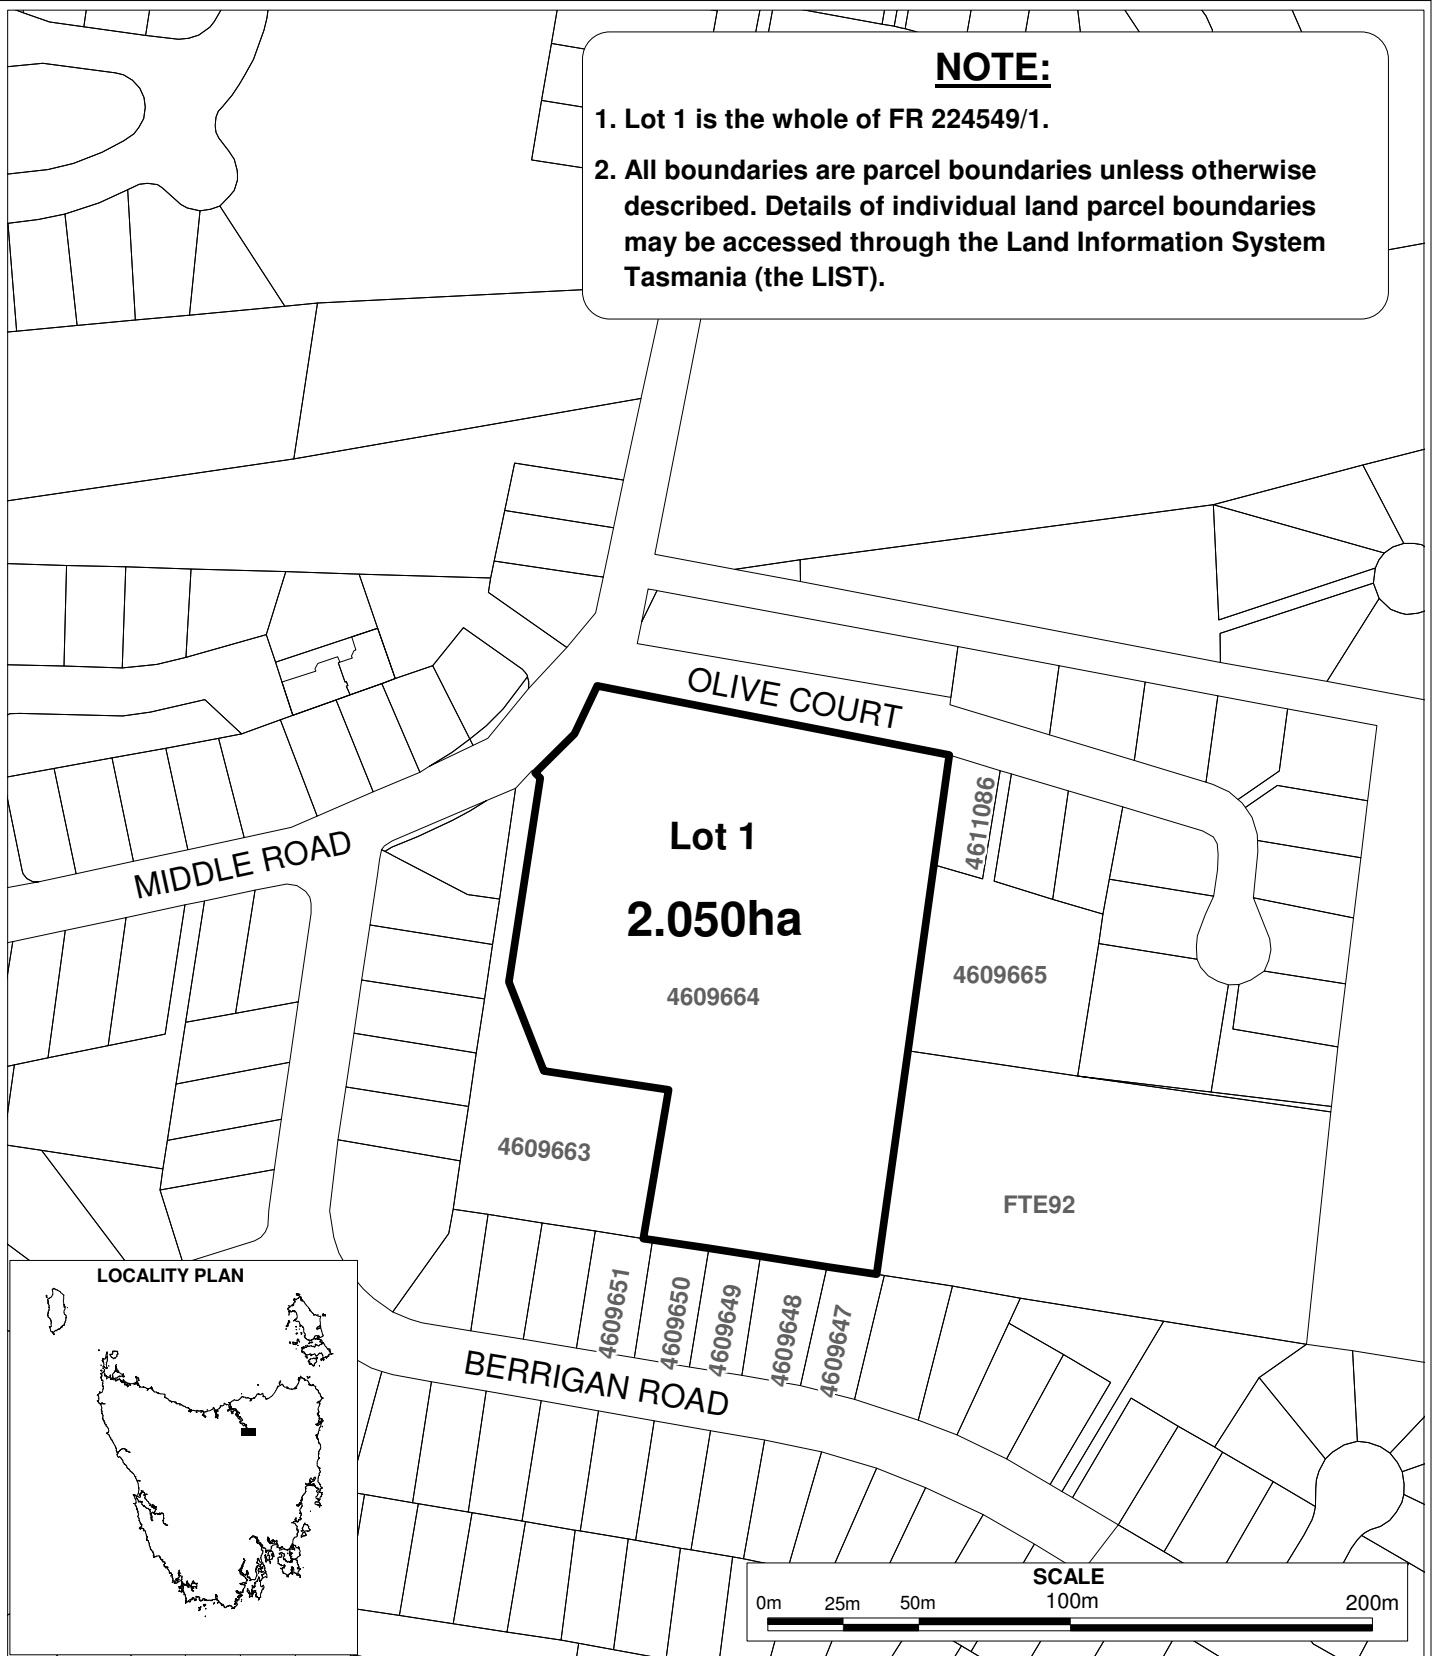

**NOTE:**

1. Lot 1 is the whole of FR 224549/1.
2. All boundaries are parcel boundaries unless otherwise described. Details of individual land parcel boundaries may be accessed through the Land Information System Tasmania (the LIST).

TASMAP 4444 - DEVONPORT		GRID: MGA94 Zone 55	DATUM(V): AHD	CONTOUR:	SCALE: 1: 2,500	
No.	PRODUCTION / AMENDMENT	AUTHORITY	REFERENCE	DRAWN	APPROVED	DATE
1.	PRODUCTION	THC	1310	SH	M Lynch	16-09-2010

**HOME HILL**  
**77 MIDDLE ROAD, MIANDETTA**